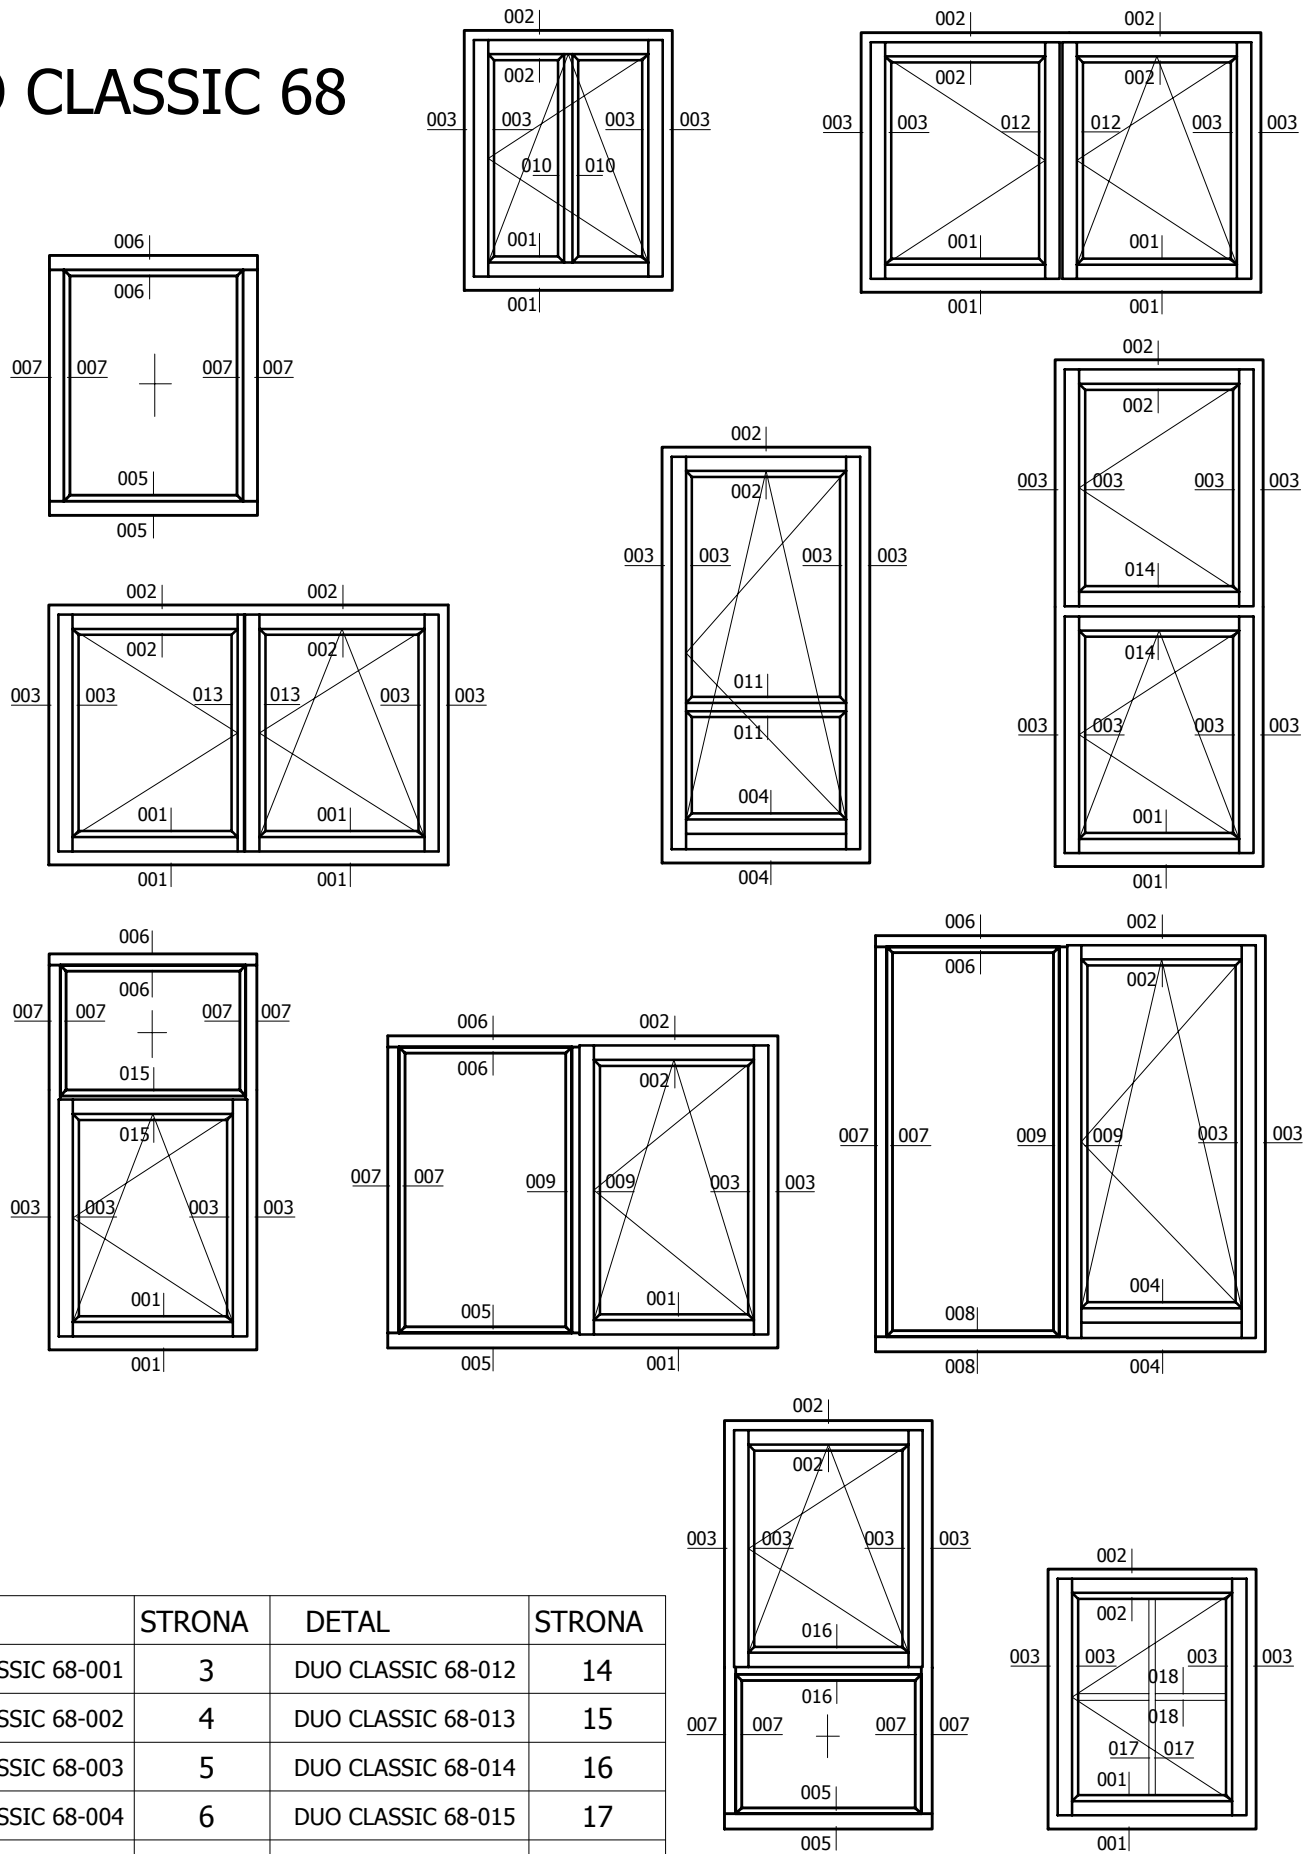

# DUO CLASSIC 68

DETAL	STRONA	DETAL	STRONA
DUO CLASSIC 68-001	3	DUO CLASSIC 68-012	14
DUO CLASSIC 68-002	4	DUO CLASSIC 68-013	15
DUO CLASSIC 68-003	5	DUO CLASSIC 68-014	16
DUO CLASSIC 68-004	6	DUO CLASSIC 68-015	17
DUO CLASSIC 68-005	7	DUO CLASSIC 68-016	18
DUO CLASSIC 68-006	8	DUO CLASSIC 68-017	19
DUO CLASSIC 68-007	9	DUO CLASSIC 68-018	20
DUO CLASSIC 68-008	10		
DUO CLASSIC 68-009	11		
DUO CLASSIC 68-010	12		
DUO CLASSIC 68-011	13		